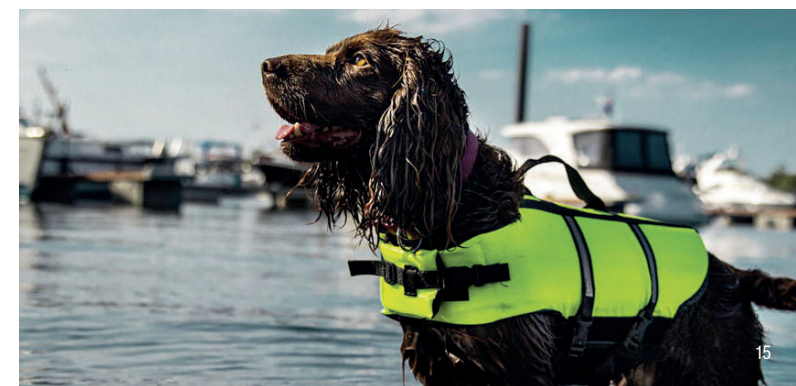

15 - 40 kg

1.250 Kč | 50 EUR

15 - 40 kg

1.250 Kč | 50 EUR

obvod hrudi 64-74 cm

1.100 Kč | 44 EUR

obvod hrudi 64-74 cm

2.000 Kč | 80 EUR

XS - XXL

1.250 Kč | 50 EUR

XS - XXL

1.250 Kč | 50 EUR

XS - XXL

1.450 Kč | 58 EUR

XS - XXL

1.450 Kč | 58 EUR

obvod hrudi 76-132 cm

1.150 Kč | 46 EUR

obvod hrudi 76-132 cm

1.150 Kč | 46 EUR

obvod hrudi 76-132 cm

1.300 Kč | 52 EUR

obvod hrudi 76-132 cm

1.700 Kč | 68 EUR

obvod hrudi 76-135 cm

1.700 Kč | 68 EUR

XS - L

1.700 Kč | 68 EUR

XS - XXL

1.950 Kč | 78 EUR

XS - XL

369-599 Kč | 16-25 EUR